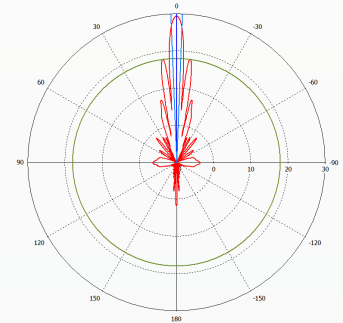

mANT30 series

mANT30 is a professional class 5 GHz 30dBi dish antenna, built to the highest industry standards. Built to seamlessly accommodate our Basebox series products, but can be used for any pole mounted wireless device due to the adequate length of the included FlexGuide cable.

Electrical Specifications

Frequency Range	4.7-5.875 GHz
Gain	30 dBi typically
Dual Polarization	Vertical and Horizontal
3dB Beamwidth	+/-2.5 deg
Standards	Complies with EN 302 326 DN1, DN2, DN3, DN5
VSWR	≤ 1.4 typ, ≤ 1.8 max
Port to Port Isolation	>40dB min
Front-to-Back Ratio	>30 dB
Cross Polarization	>40 dB
Power Rating	100 watts
Impedance	50 ohms
Elevation adjustment range	+/- 20 deg (MTAD-5G-30D3), +/- 15 deg (MTAD-5G-30D-PA)

Horizontal polarization

Physical/Environmental Specifications

Diameter x Depth	70 x 45cm (27.5 x 17.8in)
Weight neto, without BASEBOX and RADOME	5.7kg (12.6 lbs) PA and 4.8kg (10.7 lbs) standard version
Reflector	Aluminum
Outdoor Rating	ETSI EN 300 019-2-4
Wind Survivability	201kph (125mph)
Wind Load (125 mph)	181.4kg (400 lbs), 79kg (174 lbs) with radome
Operating Temperature	-50°C to 80°C(-49°F to 158°F)
Pole Mount Diameter Range	(MTAD-5G-30D3): 3 to 7cm (1.2 to 2.75in) (MTAD-5G-30D-PA): 3 to 10cm (1.2 to 3.9in)
Connector (2)	RP-SMA Female (outside thread)
Packaged size	73x73x20cm (29x29x8in)
Packaged weight	(MTAD-5G-30D3): 7.5 kg (16.5 lbs), (MTAD-5G-30D3-PA): 8.4 kg (18.5)
Compatible with	Can directly mount Basebox and other future RouterBOARD devices, or accept any pole-mounted device
Package includes	FlexGuide RPSMA RF Cables (RP-SMA-male to RP-SMA-male) x 2pcs; Bracket for mounting BASEBOX series radio; Self-Bonding Tape for insulating the RF cables x 2 slices; Precise alignment mechanisms (PA Version only)