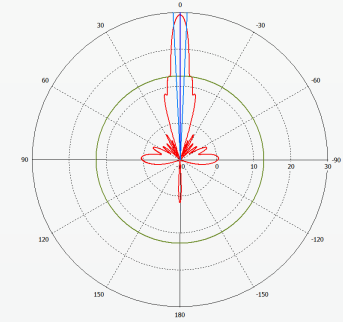

Vertical polarization