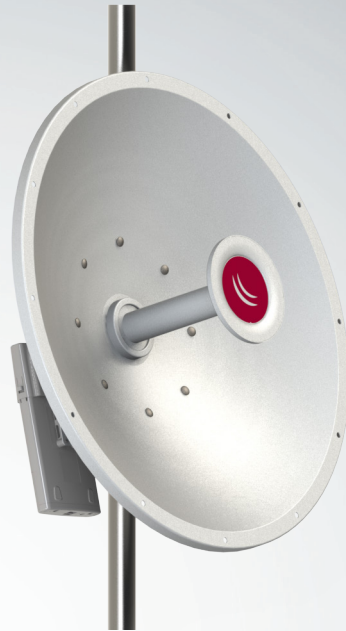

mANT30 series

mANT30 is a professional class 5 GHz 30dBi dish antenna, built to the highest industry standards. Built to seamlessly accommodate our Basebox series products, but can be used for any pole mounted wireless device due to the adequate length of the included FlexGuide cable.

Two antennas are available, with a **standard type mount (MTAD-5G-30D3)**, and with a **precision alignment mount (MTAD-5G-30D3-PA)**. The antennas come packaged with all necessary accessories and cables.

Horizontal polarization

Physical/Environmental Specifications

Diameter x Depth	70 x 45cm (27.5 x 17.8in)
Weight neto, without BASEBOX and RADOME	5.7kg (12.6 lbs) PA and 4.8kg (10.7 lbs) standard version
Reflector	Aluminum
Outdoor Rating	ETSI EN 300 019-2-4
Wind Survivability	201kph (125mph)
Wind Load (125 mph)	181.4kg (400 lbs), 79kg (174 lbs) with radome
Operating Temperature	-50°C to 80°C(-49°F to 158°F)
Pole Mount Diameter Range	(MTAD-5G-30D3): 3 to 7cm (1.2 to 2.75in) (MTAD-5G-30D-PA): 3 to 10cm (1.2 to 3.9in)
Connector (2)	RP-SMA Female (outside thread)
Packaged size	73x73x20cm (29x29x8in)
Packaged weight	(MTAD-5G-30D3): 7.5 kg (16.5 lbs), (MTAD-5G-30D3-PA): 8.4 kg (18.5)
Compatible with	Can directly mount Basebox and other future RouterBOARD devices, or accept any pole-mounted device
Package includes	FlexGuide RPSMA RF Cables (RP-SMA-male to RP-SMA-male) x 2pcs; Bracket for mounting BASEBOX series radio; Self-Bonding Tape for insulating the RF cables x 2 slices; Precise alignment mechanisms (PA Version only)

Vertical polarization

MTAD-5G-30D3
(With standard type mount)

MTAD-5G-30D3-PA
(With precision alignment mount)

FlexGuide

Note: Basebox radio not included, available separately.